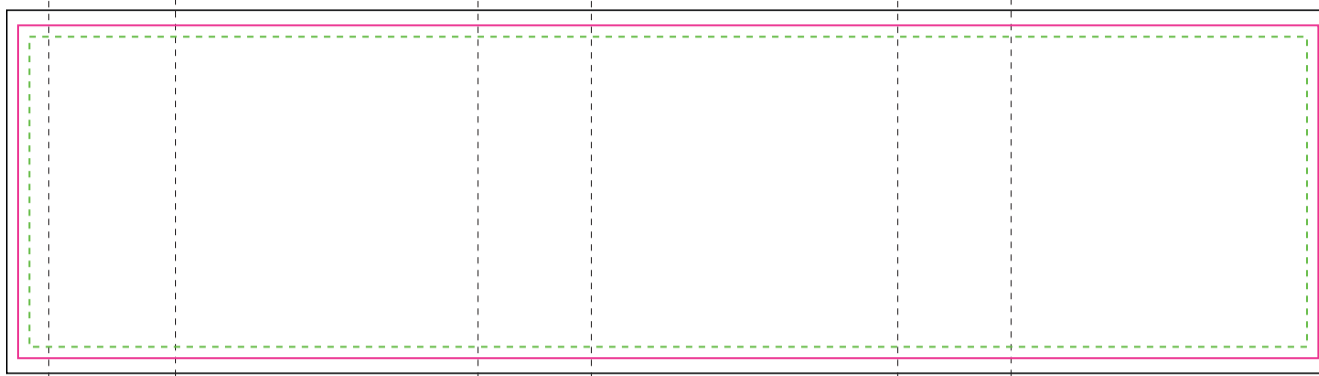

# Wedge Twist Tall (White)

## Decal

Top

Decal  
Top Optional

Base

Edge 3

Face 1

Edge 1

Face 2

Edge 2

Back

Safe Area

Visible Area

Bleed

**\*Please export as a vector file if possible - If not, please export as a jpeg in CMYK at 600 dpi at full size**

“**Decal**” means we print on a specialized white decal material it also gets laminated to protect the ink before being applied to the handle.

“**Direct Print**” Means we print directly onto the handle. (\*White ink is available for direct printing)

**Disclaimer:** Proof colours are not exact. Colours may vary depending on the screen you are viewing them on.