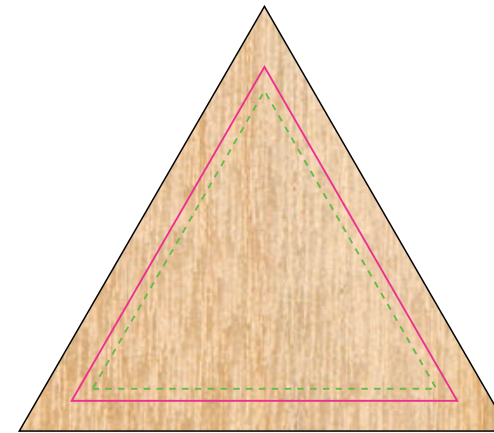

# Triangle Twist (Clear)

Decal

Top

Direct Print

Top

Base

Side 1

Side 2

Side 3

**\*Please export as a vector file if possible - If not, please export as a jpeg in CMYK at 600 dpi at full size**

\*Please refrain from wrapping graphics around corners. We cannot guarantee they will line up perfectly.