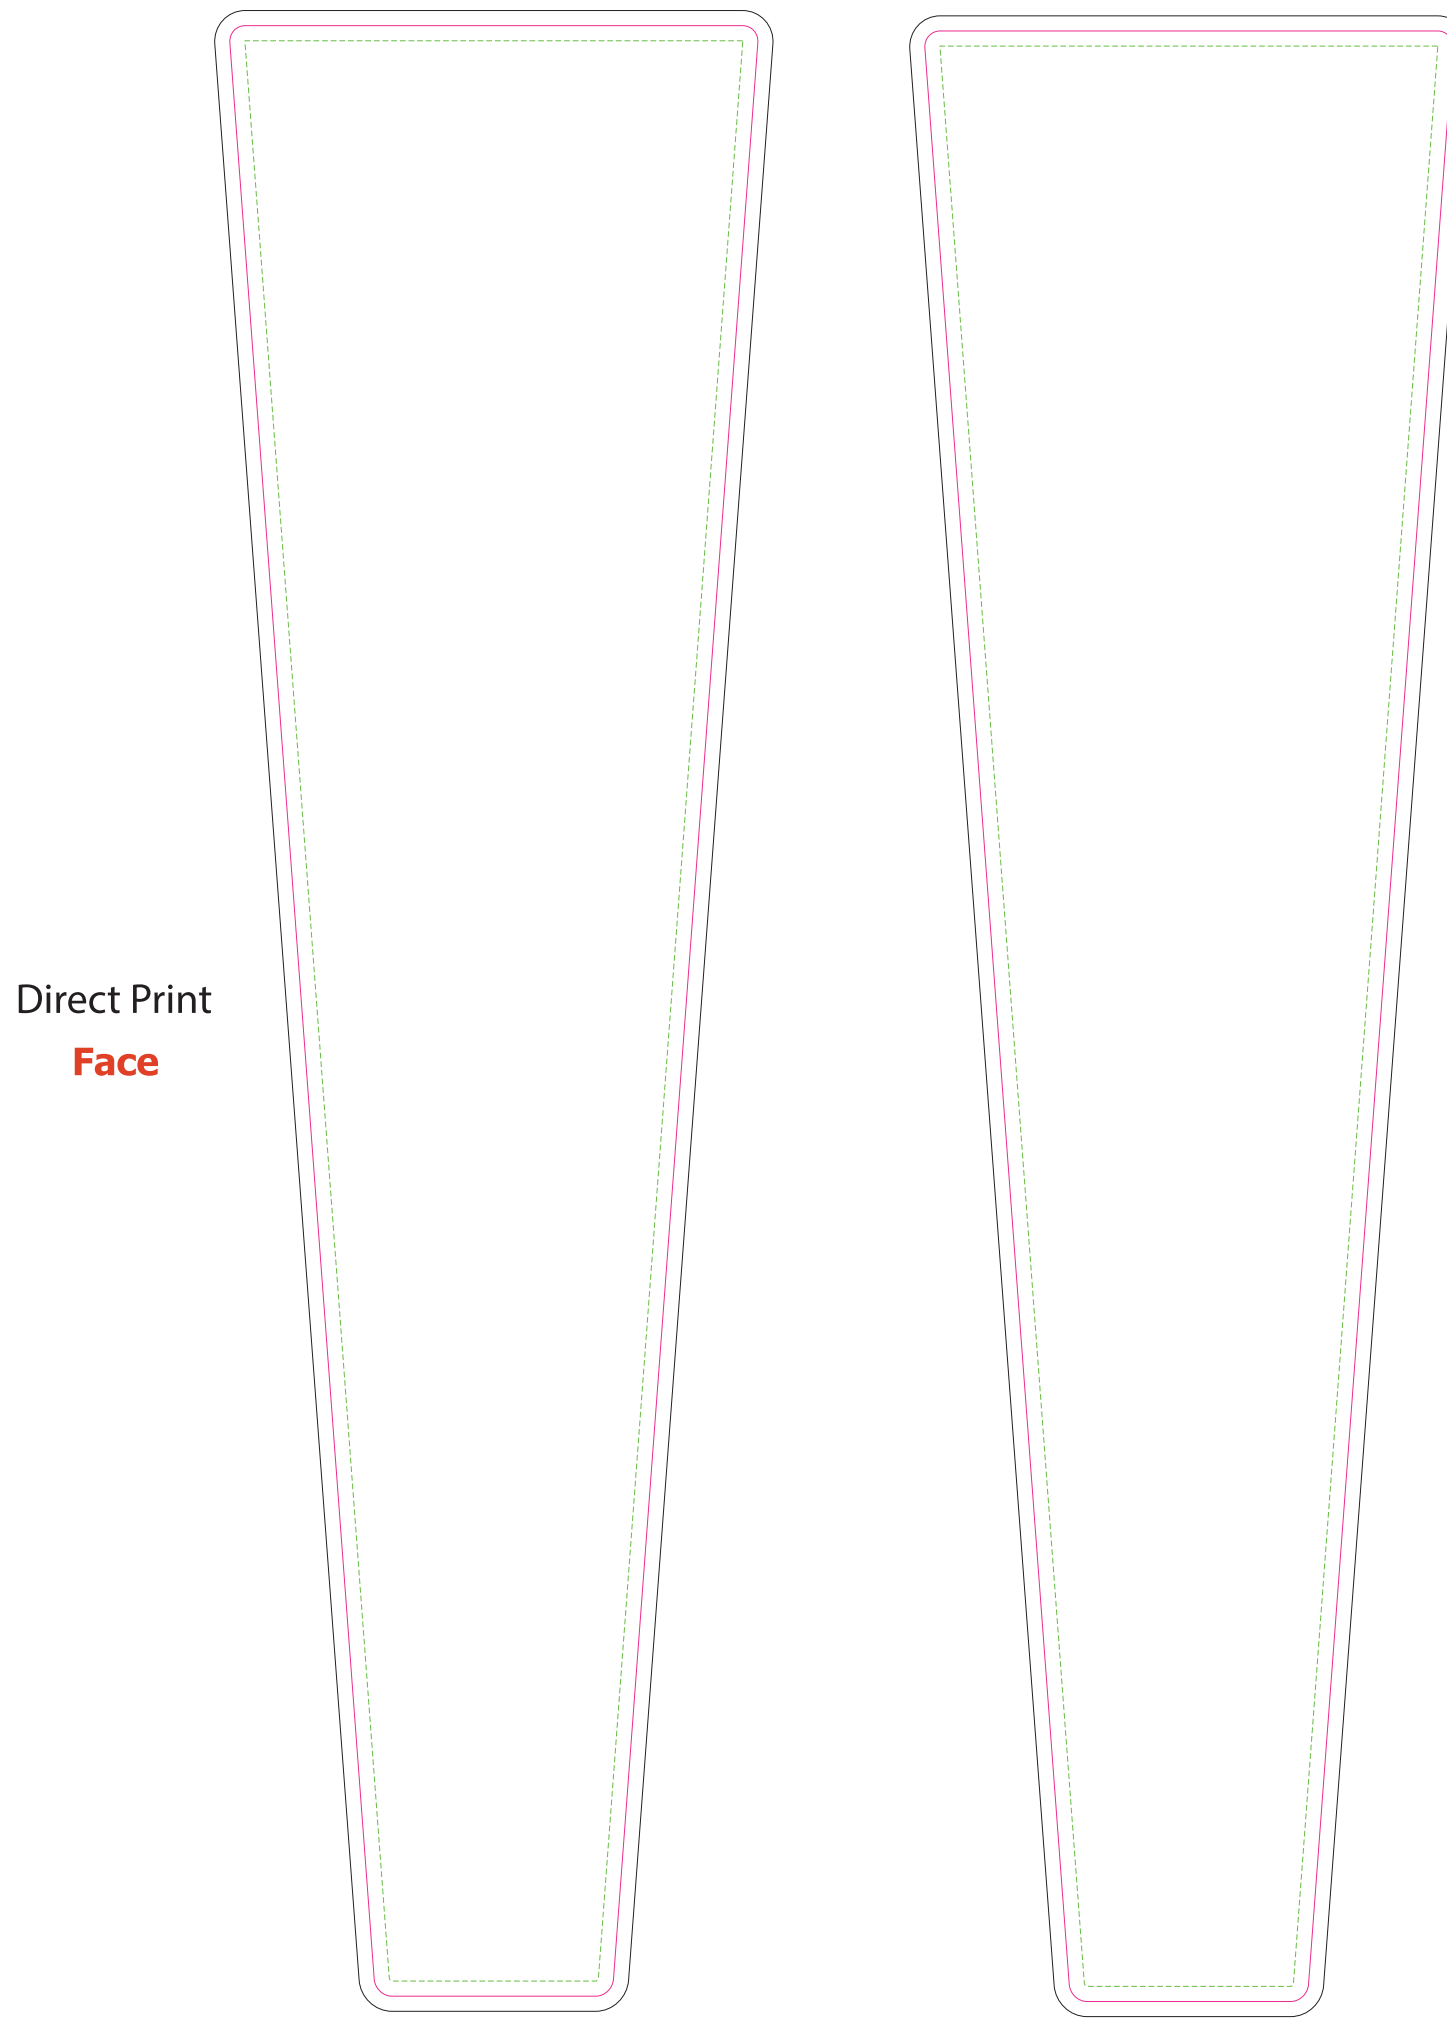

\*Sides can either be white, black or use the **DECAL** option above to wrap the sides with a full color permanent decal.

# Trapper XL (White)

Safe Area
  Visible Area
  Bleed

**\*Please export as a vector file if possible - If not, please export as a jpeg in CMYK at 600 dpi at full size**

"**Decal**" means we print on a specialized white decal material it also gets laminated to protect the ink before being applied to the handle.  
 "**Direct Print**" Means we print directly onto the handle. (\*White ink is available for direct printing)