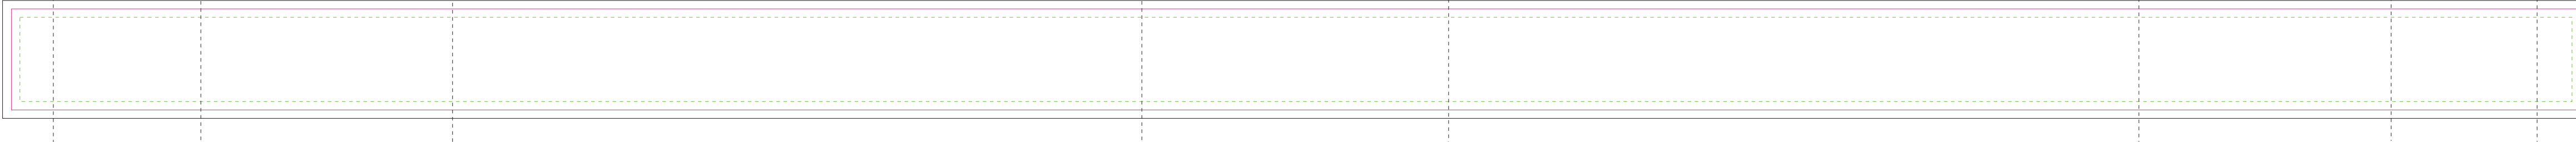

Side
Decal

Circle side

Side

TOP

Side

Circle side

*Sides can either be white, black or use the **DECAL** option above to wrap the sides with a full color permanent decal.

Traditional XL (White)

Direct Print
Face

 Safe Area  Visible Area  Bleed

***Please export as a vector file if possible - If not, please export as a jpeg in CMYK at 600 dpi at full size**

"**Decal**" means we print on a specialized white decal material it also gets laminated to protect the ink before being applied to the handle.
"**Direct Print**" Means we print directly onto the handle. (*White ink is available for direct printing)