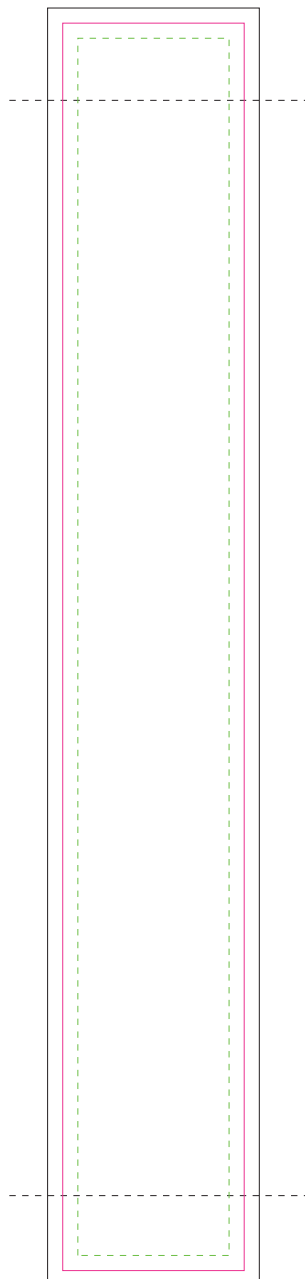

Second Round Short (White)

*Sides can either be white, black or use the **DECAL** option above to wrap the sides with a full color permanent decal.

Decal *Optional Top wrap

Visible Area

Direct Print

Decal Option

Direct Print

Decal Option

 Safe Area  Visible Area  Bleed

***Please export as a vector file if possible - If not, please export as a jpeg in CMYK at 600 dpi at full size**

"Decal" means we print on a specialized white decal material it also gets laminated to protect the ink before being applied to the handle.

"Direct Print" Means we print directly onto the handle. (*White ink is available for direct printing)

Disclaimer: Proof colours are not exact. Colours may vary depending on the screen you are viewing them on.