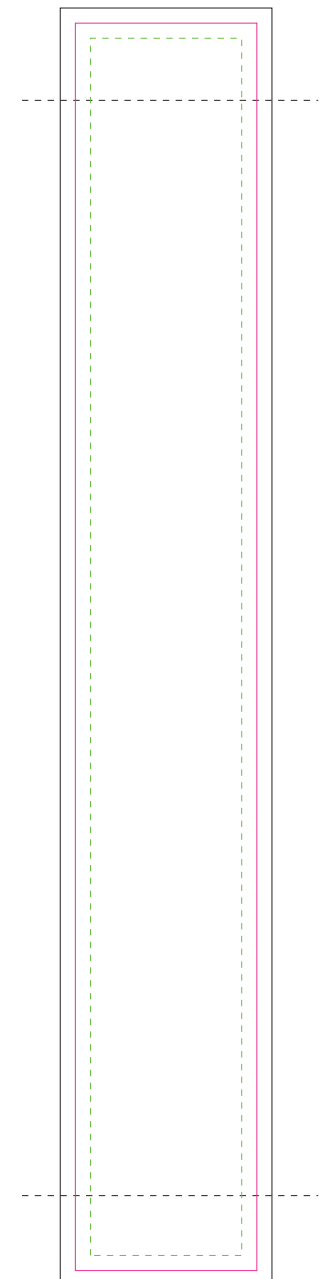

Second Round Short (White)

*Sides can either be white, black or use the **DECAL** option above to wrap the sides with a full color permanent decal.

Decal *Optional Top wrap

Visible Area

Direct Print

Decal Option

Direct Print

Decal Option

 Safe Area  Visible Area  Bleed

***Please export as a vector file if possible - If not, please export as a jpeg in CMYK at 600 dpi at full size**

"Decal" means we print on a specialized white decal material it also gets laminated to protect the ink before being applied to the handle.

"Direct Print" Means we print directly onto the handle. (*White ink is available for direct printing)

Disclaimer: Proof colours are not exact. Colours may vary depending on the screen you are viewing them on.