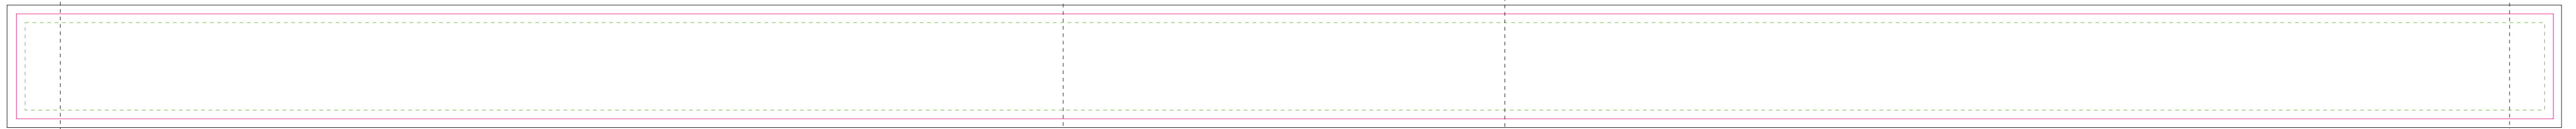

Side

Decal

TOP

Side

Side

\*Sides can either be white, black or use the **DECAL** option above to wrap the sides with a full color permanent decal.

# Pop A Top XL (White)

Direct Print  
**Face**

Safe Area
  Visible Area
  Bleed

**\*Please export as a vector file if possible - If not, please export as a jpeg in CMYK at 600 dpi at full size**

"**Decal**" means we print on a specialized white decal material it also gets laminated to protect the ink before being applied to the handle.  
 "**Direct Print**" Means we print directly onto the handle. (\*White ink is available for direct printing)