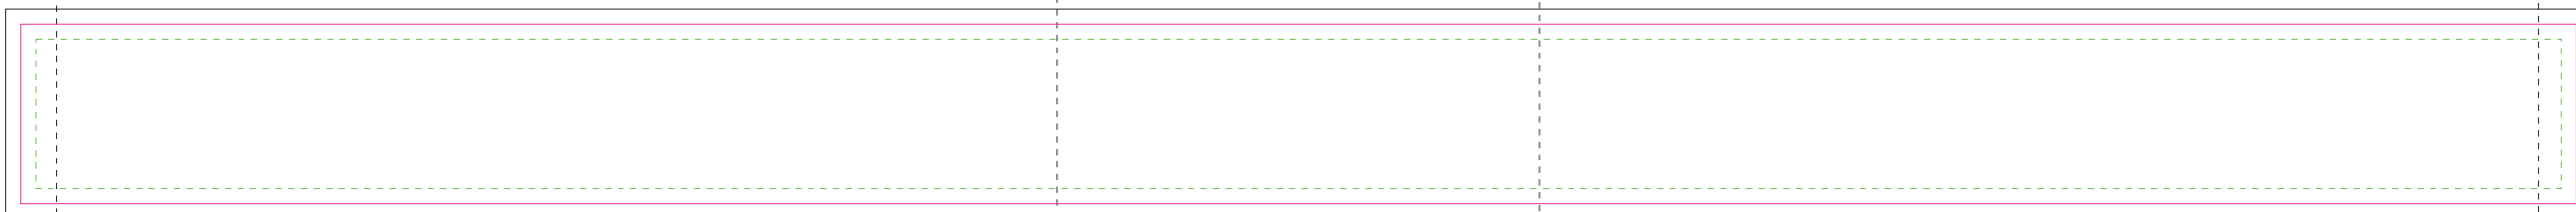

Paddle Short (White)

*Sides can either be white, black or use the **DECAL** option above to wrap the sides with a full color permanent decal.

Side
Decal Option

Side

TOP

Side

Direct Print
Face

Safe Area

Visible Area

Bleed

***Please export as a vector file if possible - If not, please export as a jpeg in CMYK at 600 dpi at full size**

"**Decal**" means we print on a specialized white decal material it also gets laminated to protect the ink before being applied to the handle.

"**Direct Print**" Means we print directly onto the handle. (*White ink is available for direct printing)

Disclaimer: Proof colours are not exact. Colours may vary depending on the screen you are viewing them on.