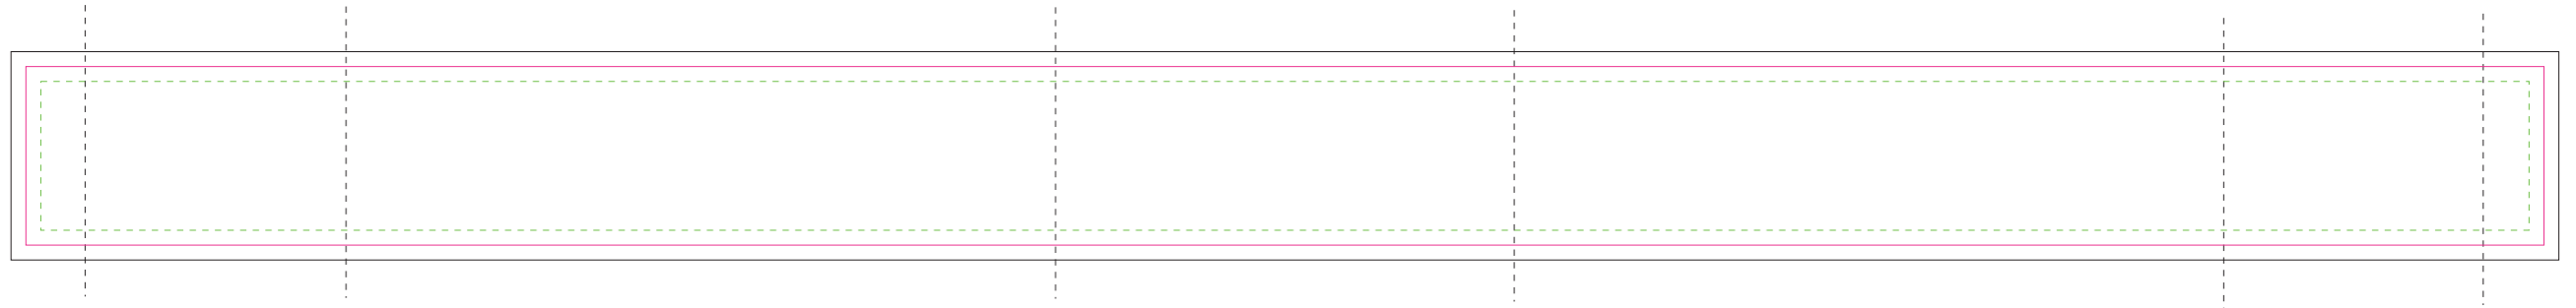

Flipper Short (White)

*Sides can either be white, black or use the **DECAL** option above to wrap the sides with a full color permanent decal.

Side
Decal Option

Direct Print
Face

 Safe Area  Visible Area  Bleed

***Please export as a vector file if possible - If not, please export as a jpeg in CMYK at 600 dpi at full size**

"Decal" means we print on a specialized white decal material it also gets laminated to protect the ink before being applied to the handle.

"Direct Print" Means we print directly onto the handle. (*White ink is available for direct printing)

Disclaimer: Proof colours are not exact. Colours may vary depending on the screen you are viewing them on.