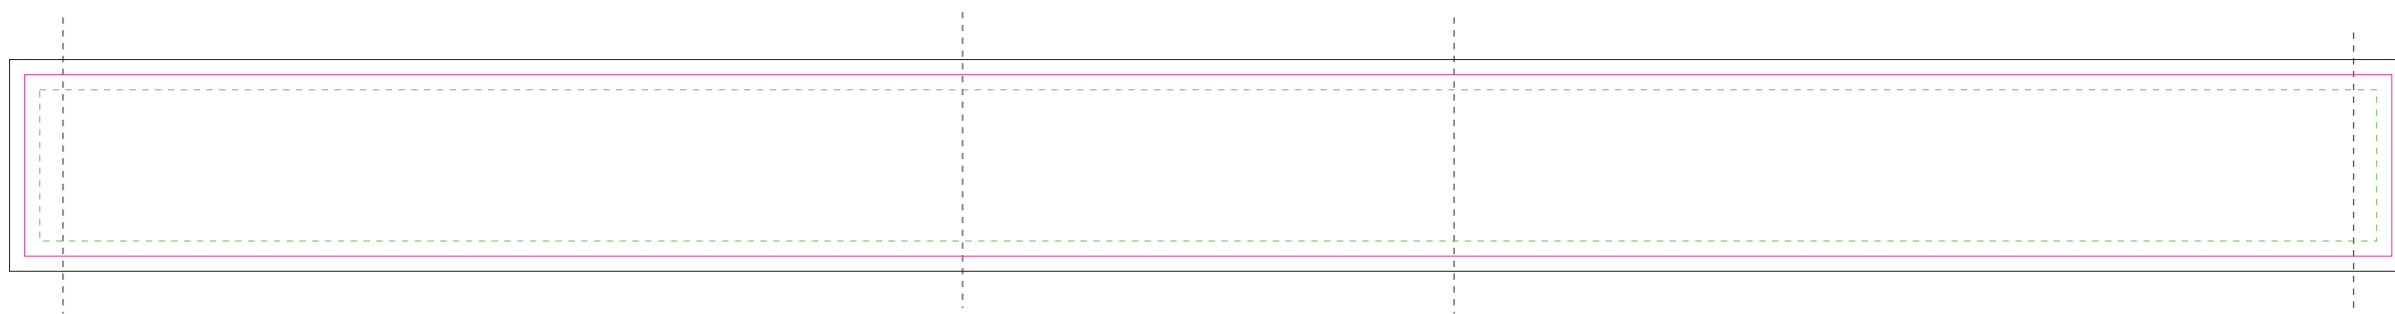

Beer Thirty Short (White)

*Sides can either be white, black or use the **DECAL** option above to wrap the sides with a full color permanent decal.

Side
Decal Option

Direct Print
Face

 Safe Area  Visible Area  Bleed

***Please export as a vector file if possible - If not, please export as a jpeg in CMYK at 600 dpi at full size**

"Decal" means we print on a specialized white decal material it also gets laminated to protect the ink before being applied to the handle.

"Direct Print" Means we print directly onto the handle. (*White ink is available for direct printing)

Disclaimer: Proof colours are not exact. Colours may vary depending on the screen you are viewing them on.