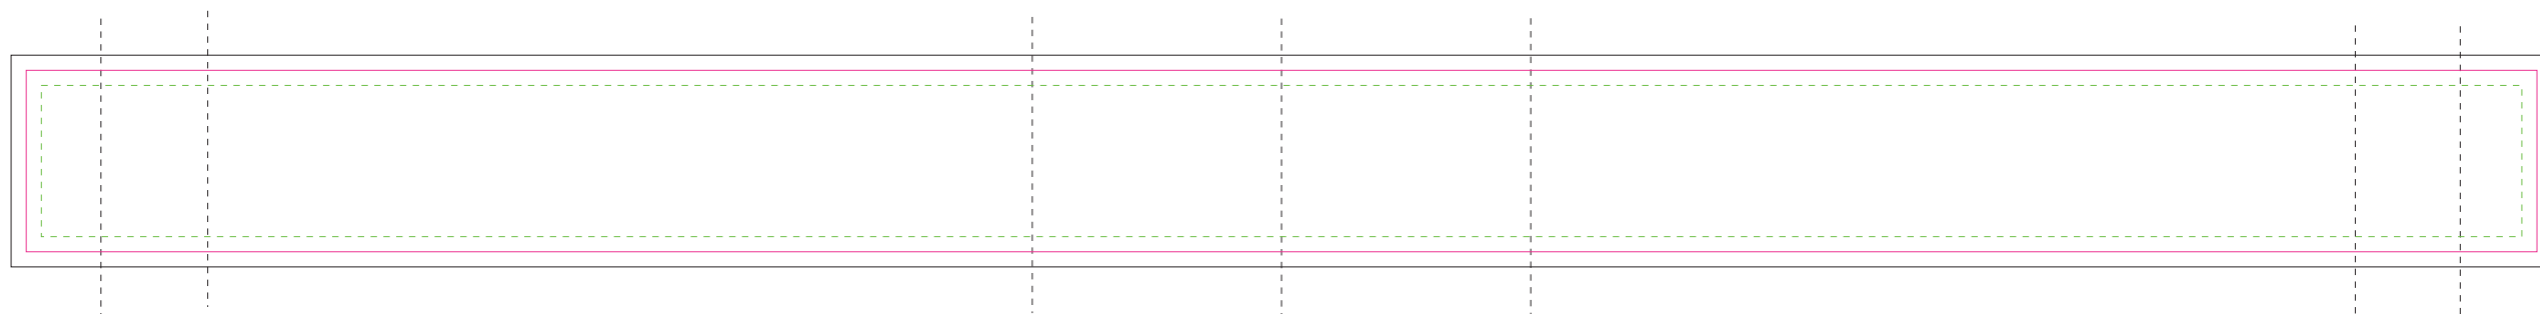

# The Badge (White)

\*Sides can either be white, black or use the **DECAL** option above to wrap the sides with a full color permanent decal.

**Side**  
Decal Option

Direct Print  
**Face**

Safe Area

Visible Area

Bleed

**\*Please export as a vector file if possible - If not, please export as a jpeg in CMYK at 600 dpi at full size**

"**Decal**" means we print on a specialized white decal material it also gets laminated to protect the ink before being applied to the handle.

"**Direct Print**" Means we print directly onto the handle. (\*White ink is available for direct printing)

**Disclaimer:** Proof colours are not exact. Colours may vary depending on the screen you are viewing them on.